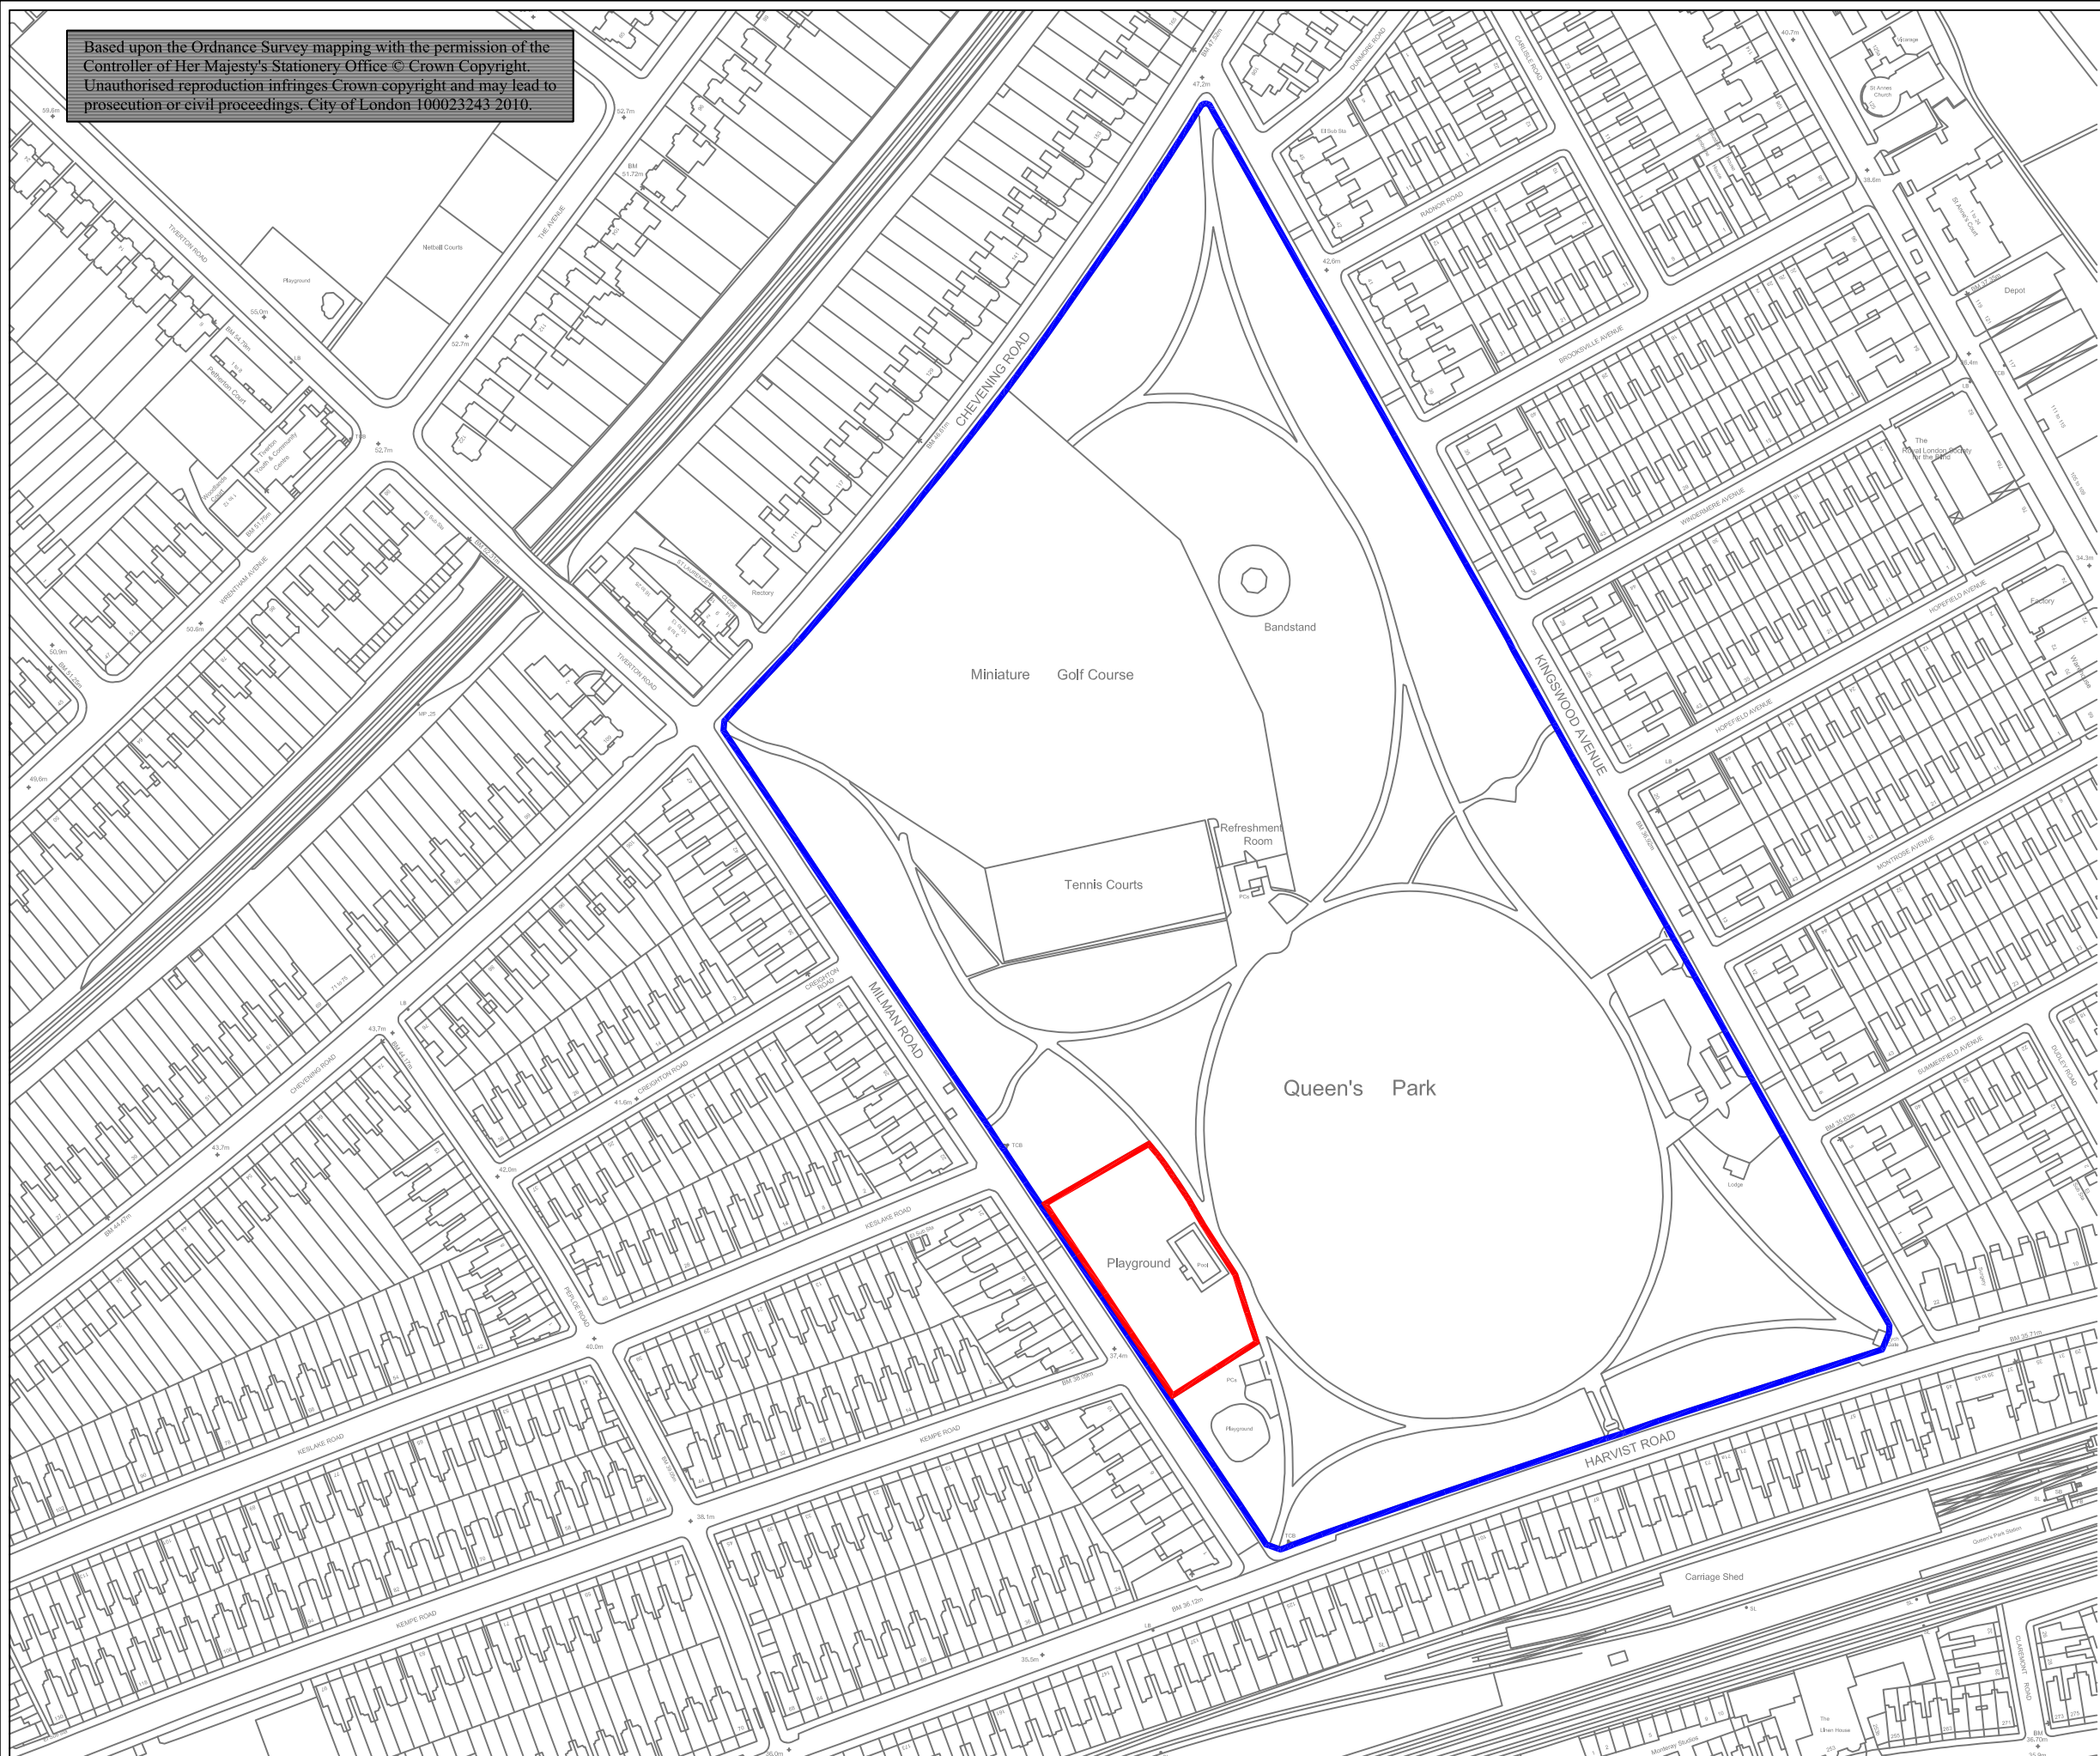

Based upon the Ordnance Survey mapping with the permission of the Controller of Her Majesty's Stationery Office © Crown Copyright. Unauthorised reproduction infringes Crown copyright and may lead to prosecution or civil proceedings. City of London 100023243 2010.

Scale 1:2500

Rev	Drawn	Date

CITY OF LONDON
P.G.Bennett, MA (Cantab) FRICS
City Surveyor

CITY SURVEYOR'S DEPARTMENT
 Corporate Property Group :
 Cartographic Plans & Research Section

Address :
**Queens Park,
 Kingswood Avenue,
 London, N.W.6.**

Title :
Site Plan

Print scale : 1 : 1 @ A3 Drawn by : K.T.

Date : Oct 2011 Pro code
 UPRN 202088490

Drawing No : **3-C-34027 -01**

Revision				